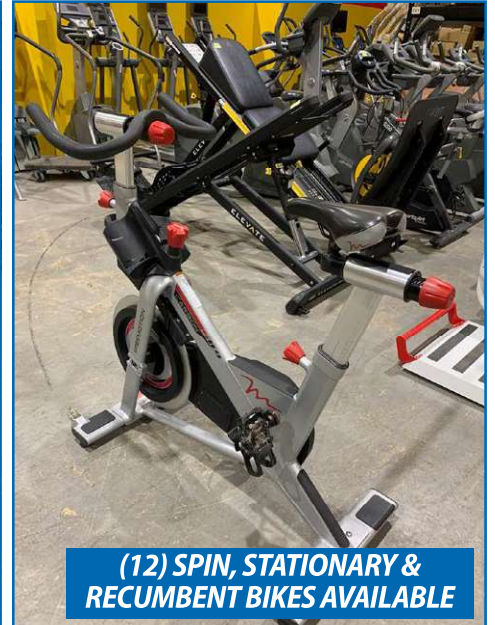

## Commercial Fitness Equipment Superstore

7700 Keele St. #8, Vaughan, Ontario

(15) ELLIPTICAL, ARC TRAINERS,  
STEPPERS, AVAILABLE

OCTAINE FITNESS 3700 ELLIPTICAL MACHINE

(4) TREADMILLS AVAILABLE

FREEMOTION INCLINE TRAINER

(12) SPIN, STATIONARY &  
RECUMBENT BIKES AVAILABLE

FREEMOTION S11.9 CARBON DRIVE INDOOR CYCLE

ELEMENT FITNESS IRON 7020 LEG PRESS

**CLOSES:**  
**Thursday**  
**August 1<sup>st</sup>, 11AM ET**

**Inspection:**  
Wednesday July 31<sup>st</sup>,  
9AM – 4PM or By Appointment