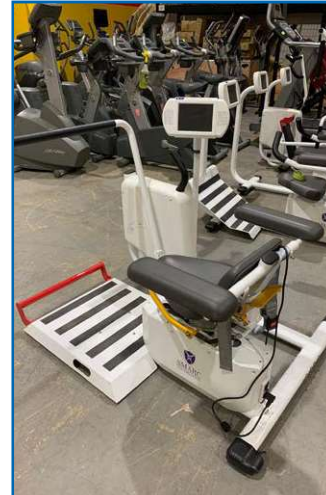

# INFINITY

Asset Solutions

- AUCTIONS
- LIQUIDATIONS
- FINANCING
- APPRAISALS

**905.669.8893**  
[infinityassets.com](http://infinityassets.com)

**BidSpotter**

TOTAL GYM ELEVATE ROW ADJ MACHINE

MARPO FITNESS 3-UNIT ROPE PULL

SMARC SC108 SMART (CROSS SLING)

SMARC SC101 SMART (UPPER SLING)

SMARC SC102 (TILT)

SMARC SC103 SMART (ARC)

FUNCTIONAL TRAINER

CYBEX SQUAT RACK

BARBELL RACK W/ BARBELLS

- (3) **OCTANE FITNESS** 3700 Commercial Standing Elliptical Machines
- OCTANE FITNESS** LateralX Elliptical Machine
- (5) **LIFE FITNESS** 95XI Elliptical Machines
- LANDICE** CX8 Elliptical Cross Trainer Machine
- (5) **LIFE FITNESS** 95SI Stepper Machines
- (2) **CYBEX** 772 Arc Trainers
- CYBEX** Arc Trainer 600A
- (2) **FREEMOTION** incline Trainers
- TRUE FITNESS** CS800 Treadmill
- STAR TRAC** Pro Treadmill
- SPORTSART** G510 Indoor Cycle Machine
- (3) **FREEMOTION** S11.9 Carbon Drive Indoor Cycle Machines
- (3) **STAR TRAC** Spinner Blade Spine Bikes
- (5) **LIFE FITNESS** 95CI Upright Bikes
- VISION** Recumbent Bike
- (3) **TOTAL GYM** Elevate Row ADJ Machines
- TOTAL GYM** Elevate Jump Trainer Machine
- TOTAL GYM** Leg Trainer Machine
- MARPO FITNESS** 3-Unit Rope Pull Machine
- Functional Trainer, 2 x 360lbs Pin Loaded Stacks
- ELEMENT FITNESS** Mercury 9533 Arm Curl / Extension Machine
- ELEMENT FITNESS** Mercury 9524 Lateral Raise Machine
- ELEMENT FITNESS** Mercury 9512 Shoulder Press Machine
- ELEMENT FITNESS** Iron 7020 45° Leg Press Plate Loaded
- SMARC** SC108 Smart (Cross Sling) Machine
- SMARC** SC101 Smart (Upper Sling) Machine
- SMARC** SC102 (Tilt) Machine
- SMARC** SC103 Smart (Arc) Machine
- Ab Crunch Machine
- CYBEX** Squat Rack
- NORTHERN LIGHTS** Half Rack Squat Rack
- NORTHERN LIGHTS** Dumbbell Rack
- CYBEX** Olympic Bench Decline Bench
- CYBEX** Olympic Bench Flat Bench
- CYBEX** Flat Benches
- CYBEX** Plate Tree
- Barbell Rack w/ Barbells
- Pylo Boxes, The Step Risers, Kettlebells, New Cardio Machine Parts, etc.