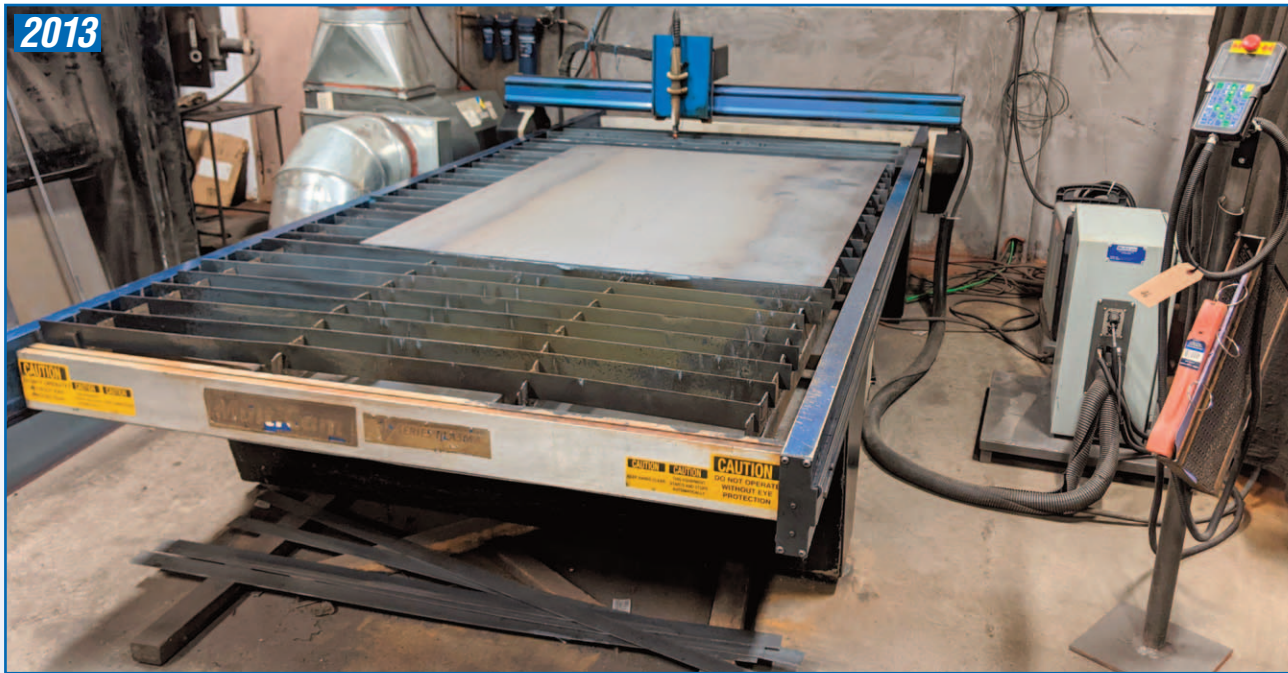

ONLINE AUCTION

Anvil Fireside Accessories Ltd.

1115 Westport Crescent, Mississauga, ON

MULTICAM PLASMA CUTTING TABLE W/ HYPERTHERM POWER SUPPLY

PARTIAL VIEW OF SHOWROOM

HYD-MECH S-20M SERIES III HORIZONTAL BANDSAW

SAMPSON MR416E POWERED PLATE ROLLS

CLOSES: Tuesday January 26, 11:00 AM (ET)

Inspection: Monday January 25, 9 AM to 4 PM or By Appointment

Visit infinityassets.com for complete specs and additional info. Removal Deadline Friday February 5th, 2021